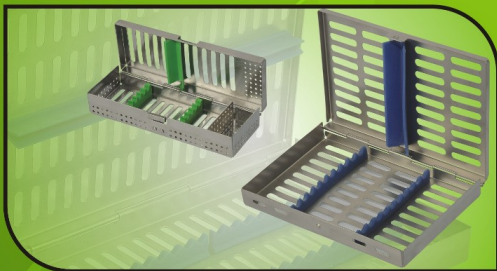

Gouges

Precision Engineered

Instrument Trays

Netted Cassettes

68.101.10
6.25 x 4 x 22 cm

Holds upto
10 pcs

68.101.20
12.5 x 4 x 22 cm

Holds upto
20 pcs

68.101.40
25 x 5 x 22 cm

Holds upto
40 pcs

Slotted Cassettes

68.201.05

Holds
5 pcs

68.201.10

Holds
10 pcs

68.201.20