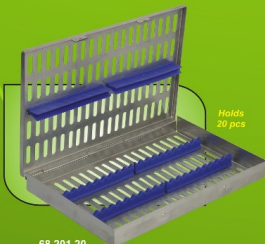

Gouges

Precision Engineered

Instrument Trays

Netted Cassettes

68.101.10
6.25 x 4 x 22 cm

Holds upto
10 pcs

68.101.20
12.5 x 4 x 22 cm

Holds upto
20 pcs

68.101.40
25 x 5 x 22 cm

Holds upto
40 pcs

Slotted Cassettes

68.201.05

Holds
5 pcs

68.201.10

Holds
10 pcs

68.201.20