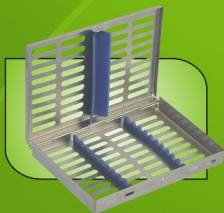

Gouges

Precision Engineered

Instrument Trays

Netted Cassettes

68.101.10
6.25 x 4 x 22 cm

Holds upto
10 pcs

68.101.20
12.5 x 4 x 22 cm

Holds upto
20 pcs

68.101.40
25 x 5 x 22 cm

Holds upto
40 pcs

Slotted Cassettes

68.201.05

Holds
5 pcs

68.201.10

Holds
10 pcs

68.201.20