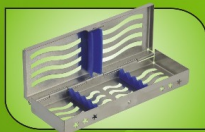

Gouges

Precision Engineered

Instrument Trays

Netted Cassettes

68.101.10
6.25 x 4 x 22 cm

Holds upto
10 pcs

68.101.20
12.5 x 4 x 22 cm

Holds upto
20 pcs

68.101.40
25 x 5 x 22 cm

Holds upto
40 pcs

Slotted Cassettes

68.201.05

Holds
5 pcs

68.201.10

Holds
10 pcs

68.201.20